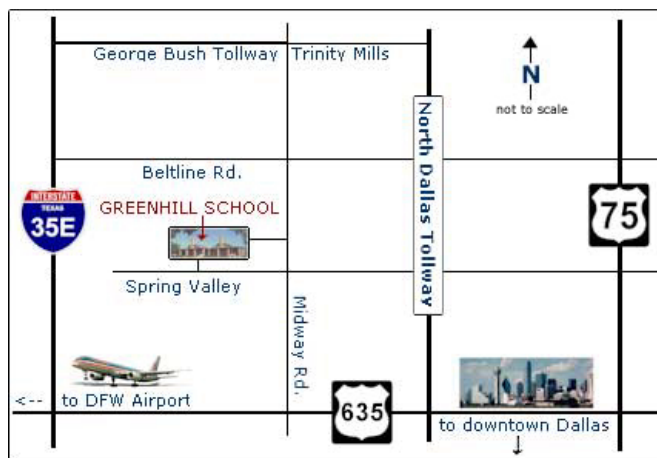

Positive Strokes is moving to Greenhill Tennis Center

(on the campus of Greenhill School)

On Tuesday, April 6th, PSRC will host its first Tuesday Night Play of 2004 at its new home, Greenhill Tennis Center, which is located on the campus of Greenhill School in north Dallas.

Where is Greenhill Tennis Center ?

Please note that, although Greenhill's official street address is 4141 Spring Valley, the Tennis Center *is not accessible* through the Spring Valley entrance. Instead, you should enter Greenhill's campus at the intersection of Midway Road and Hornet Road. Hornet Road is located on Midway Road approximately one (1) block north of Spring Valley.

(on-campus directions at Greenhill School are shown on the back of this flyer)

Positive Strokes is moving to Greenhill Tennis Center

(on the campus of Greenhill School)

On-campus directions

From Midway Road, turn west on Hornet Road (one traffic light north of Spring Valley).

Drive on Hornet Road until it ends. You will pass through Greenhill's campus gate and drive past some soccer fields and academic buildings on the south side of the street. At the end of Hornet Road you will be in the main parking lot for the school. The tennis courts are located at the southwest corner of this parking lot.