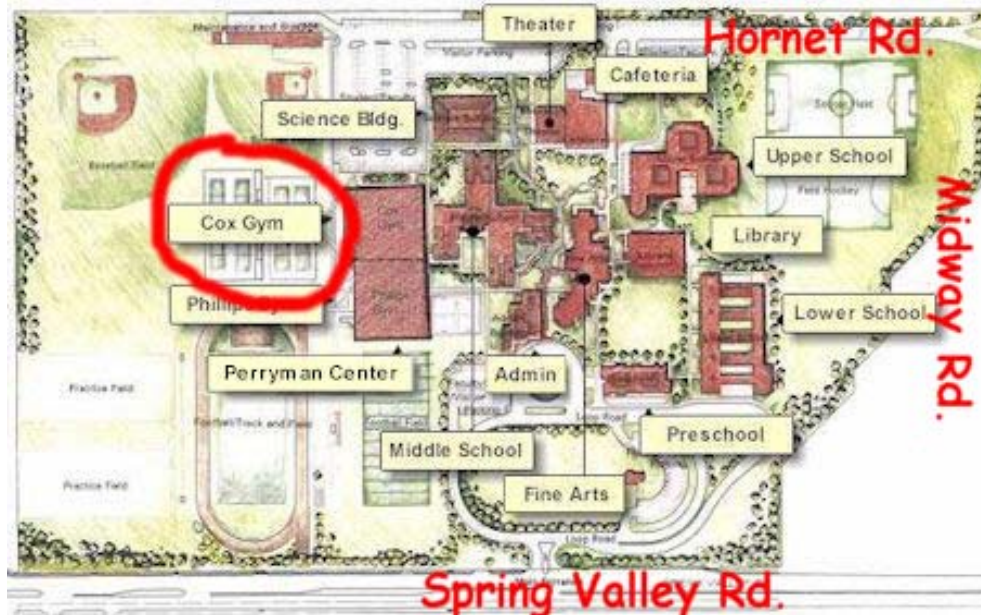

Positive Strokes is moving to Greenhill Tennis Center

(on the campus of Greenhill School)

On Tuesday, April 6th, PSRC will host its first Tuesday Night Play of 2004 at its new home, Greenhill Tennis Center, which is located on the campus of Greenhill School in north Dallas.

Where is Greenhill Tennis Center ?

Please note that, although Greenhill's official street address is 4141 Spring Valley, the Tennis Center *is not accessible* through the Spring Valley entrance. Instead, you should enter Greenhill's campus at the intersection of Midway Road and Hornet Road. Hornet Road is located on Midway Road approximately one (1) block north of Spring Valley.

(on-campus directions at Greenhill School are shown on the back of this flyer)

Positive Strokes is moving to Greenhill Tennis Center

(on the campus of Greenhill School)

On-campus directions

From Midway Road, turn west on Hornet Road (one traffic light north of Spring Valley).

Drive on Hornet Road until it ends. You will pass through Greenhill's campus gate and drive past some soccer fields and academic buildings on the south side of the street. At the end of Hornet Road you will be in the main parking lot for the school. The tennis courts are located at the southwest corner of this parking lot.